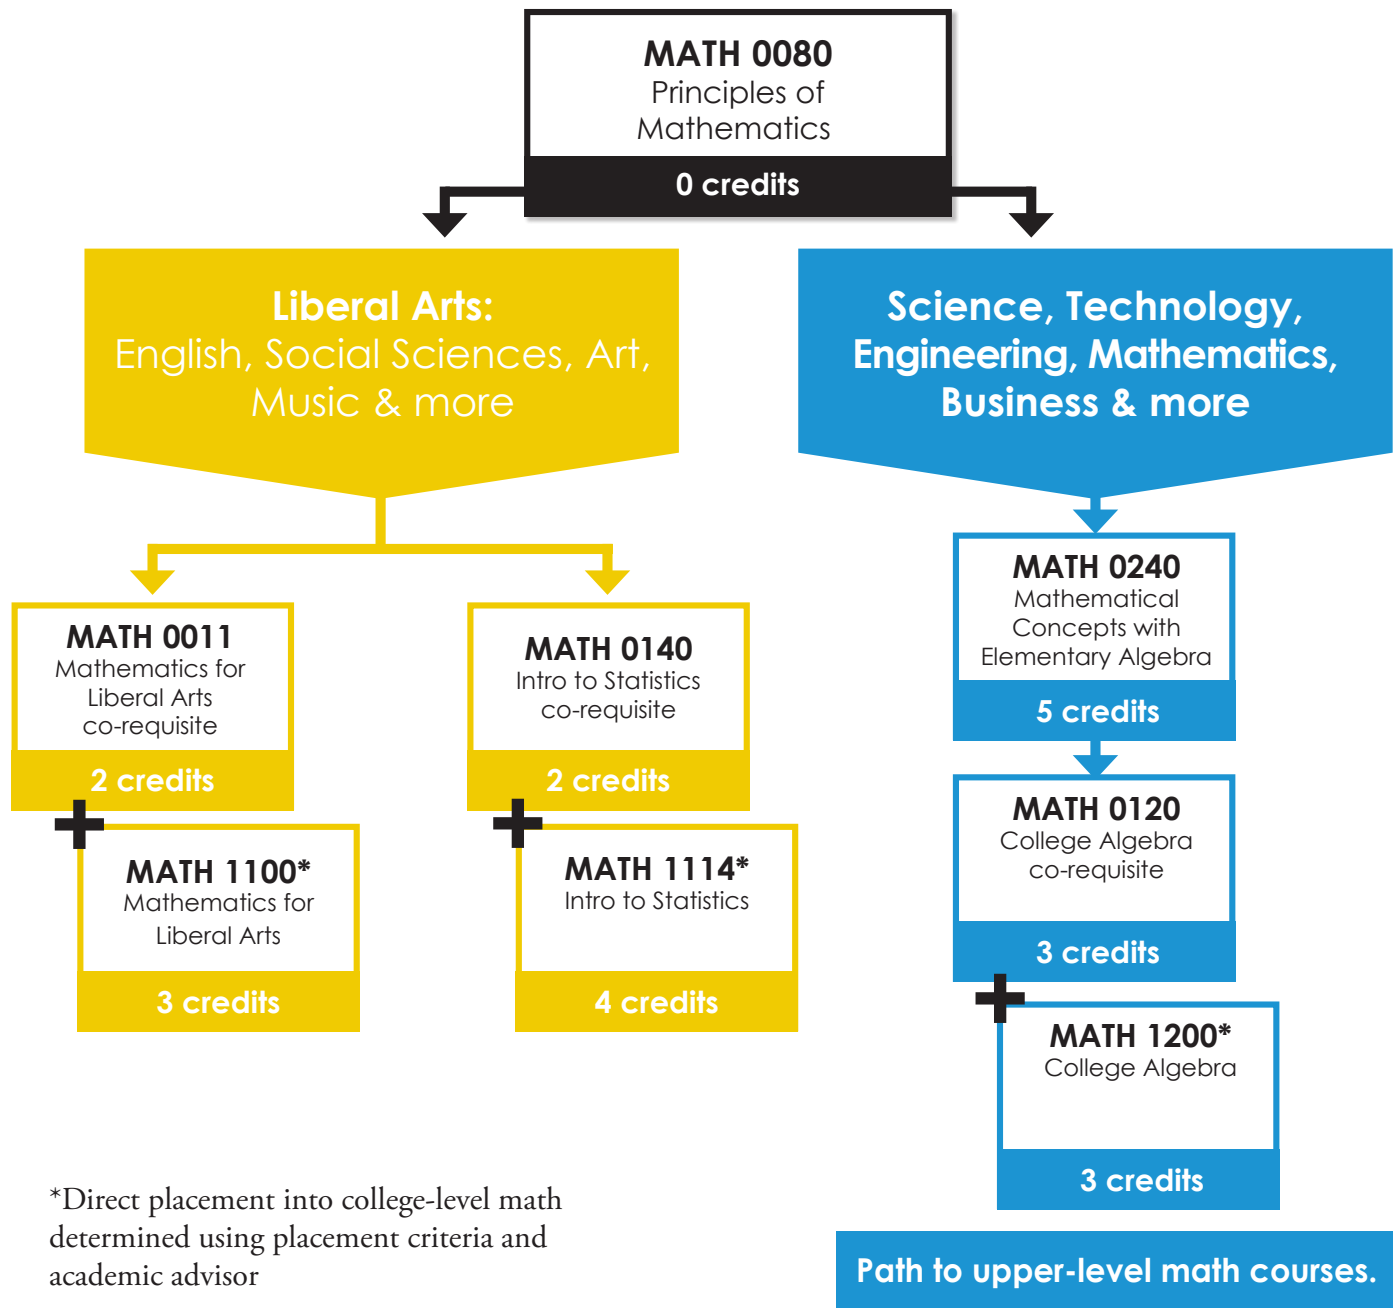

Math Pathways

Choose Your Math Path to Success

Meet with an Academic Advisor to plan your path.

CAMBRIDGE CAMPUS: Rm D208A | **RAPIDS CAMPUS:** Rm SC150

Email: placement@anokaramsey.edu | Phone: 763-433-1180