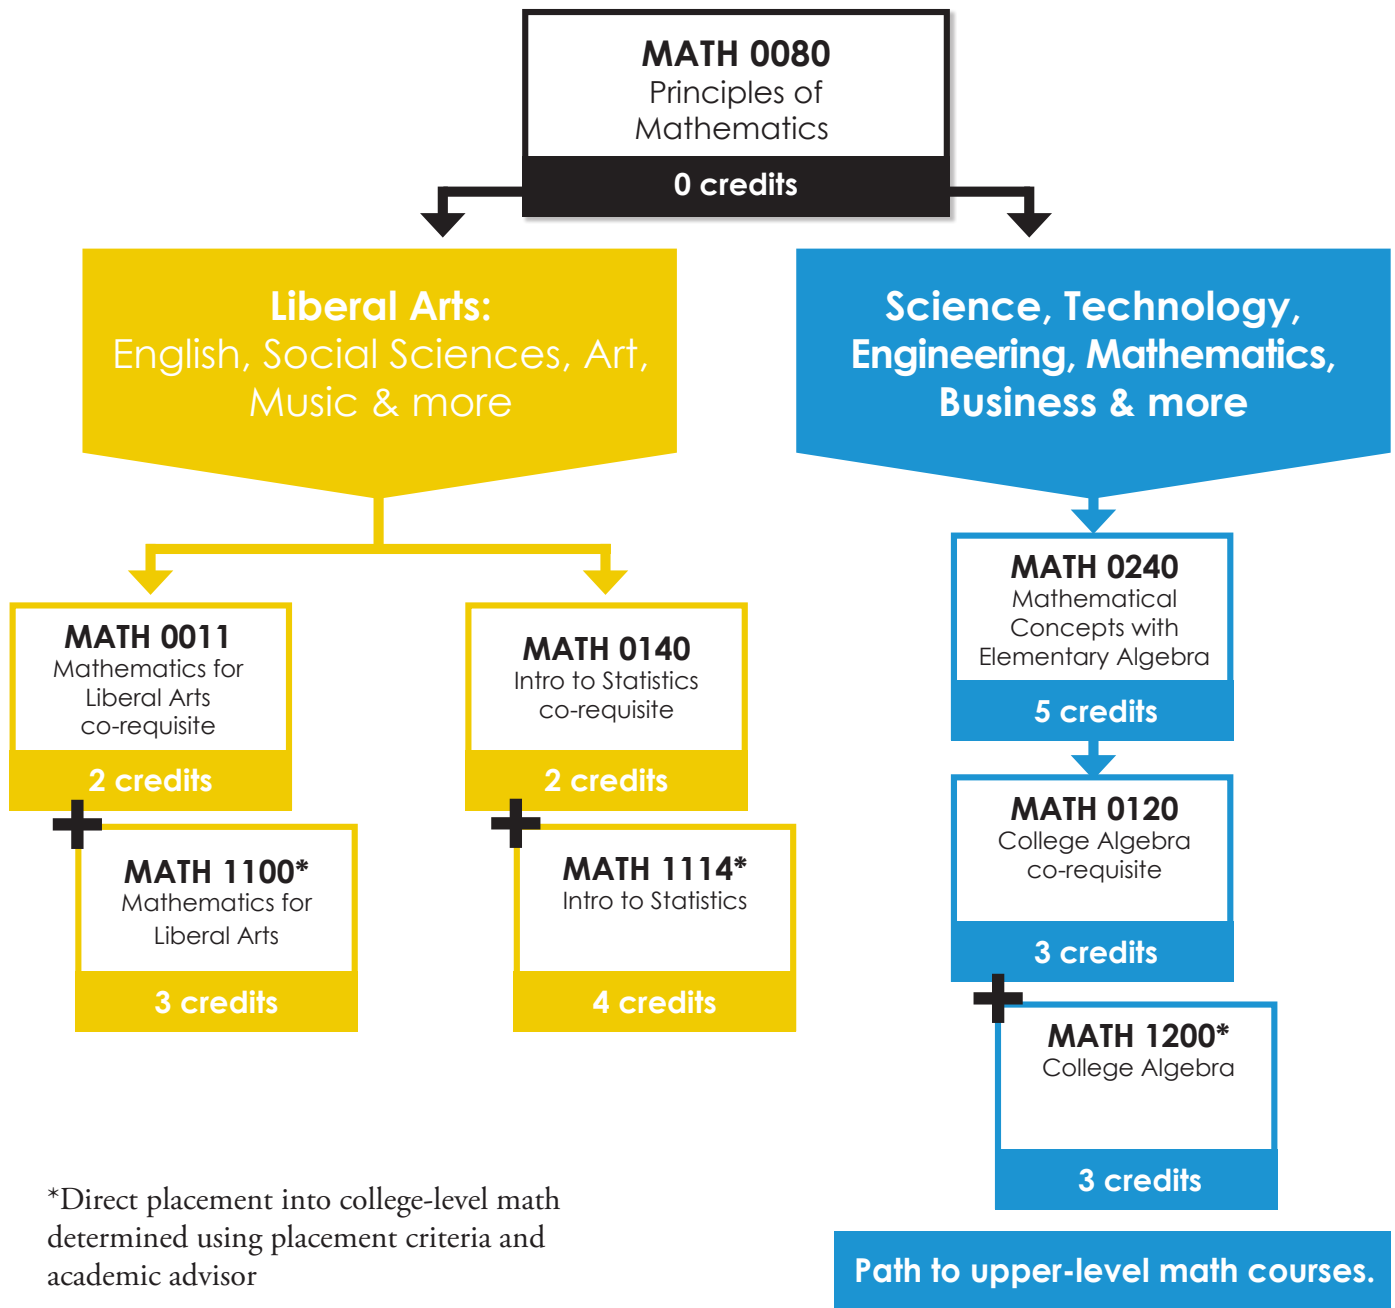

Math Pathways

Choose Your Math Path to Success

*Direct placement into college-level math determined using placement criteria and academic advisor

Meet with an Academic Advisor to plan your path.

CAMBRIDGE CAMPUS: Rm D208A | **RAPIDS CAMPUS:** Rm SC150