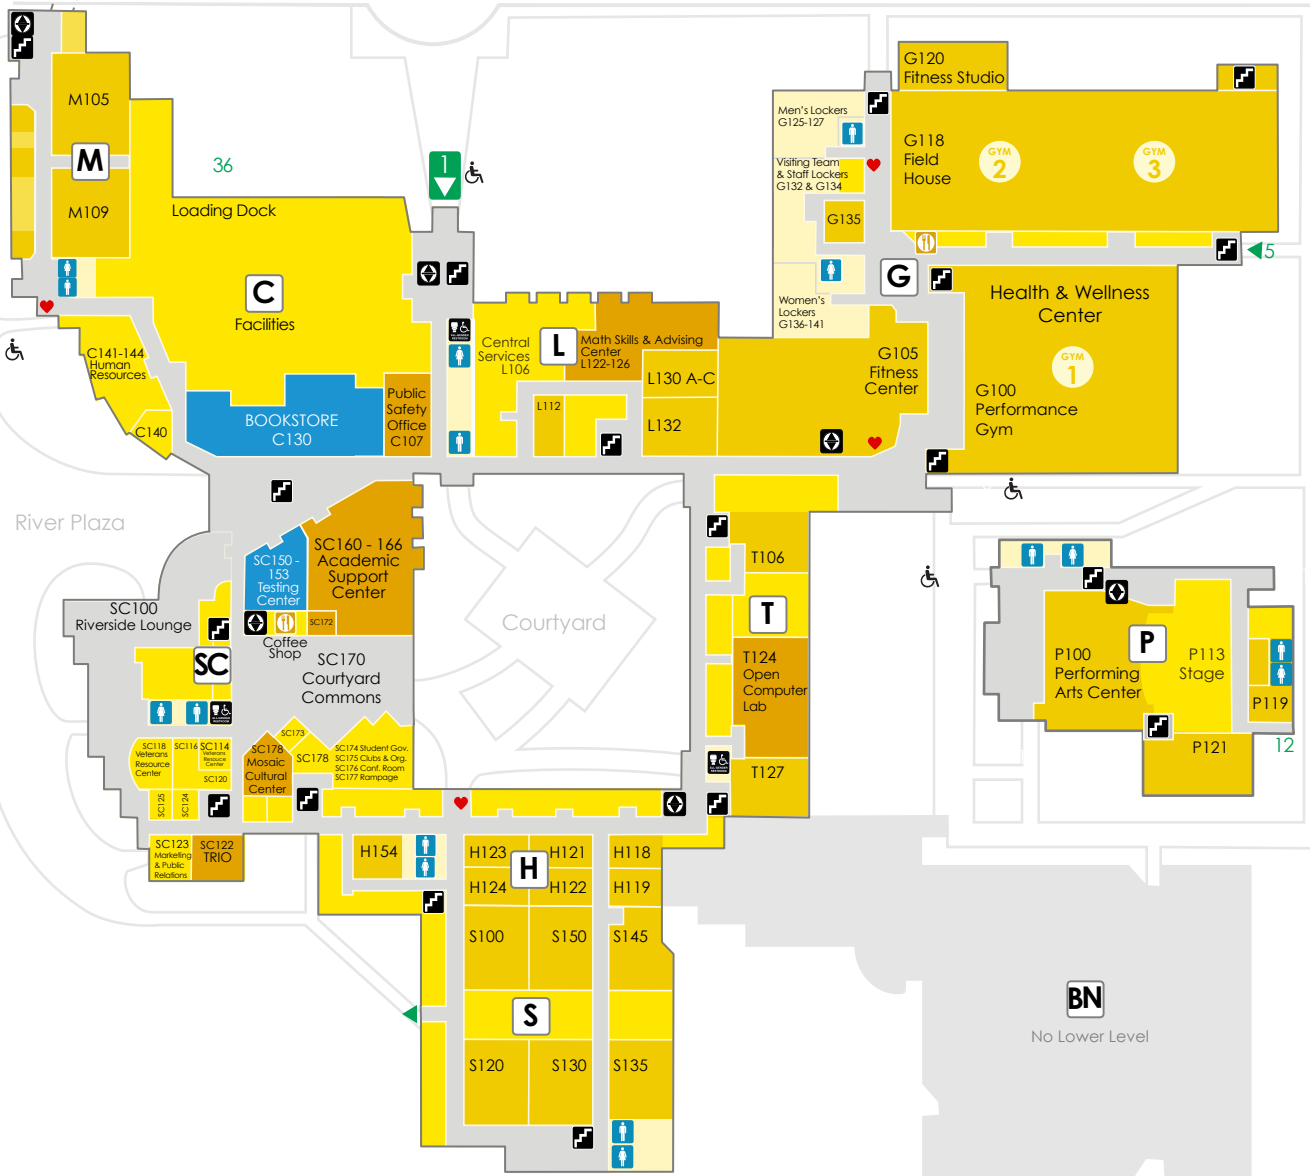

## BUILDING DIRECTORY

- C** College Services
- BN** Business/Nursing
- G** Health & Wellness Center (Gym)
- H** Humanities
- L** Library
- M** Music
- P** Performing Arts Center
- S** Science
- SC** Student Center
- T** Technology
- VA** Visual Arts Center

## KEY

- Main Entrance
- Exterior Door
- Information Desk
- Stairs
- Elevator
- All-Gender Restroom
- Men's Restroom
- Women's Restroom
- Cafe
- Automated External Defibrillator (AED)

**Coon Rapids Campus**  
 11200 Mississippi Blvd NW  
 Coon Rapids, MN 55433  
 763-433-1100  
 AnokaRamsey.edu

# LOWER LEVEL Coon Rapids Campus

College Drive