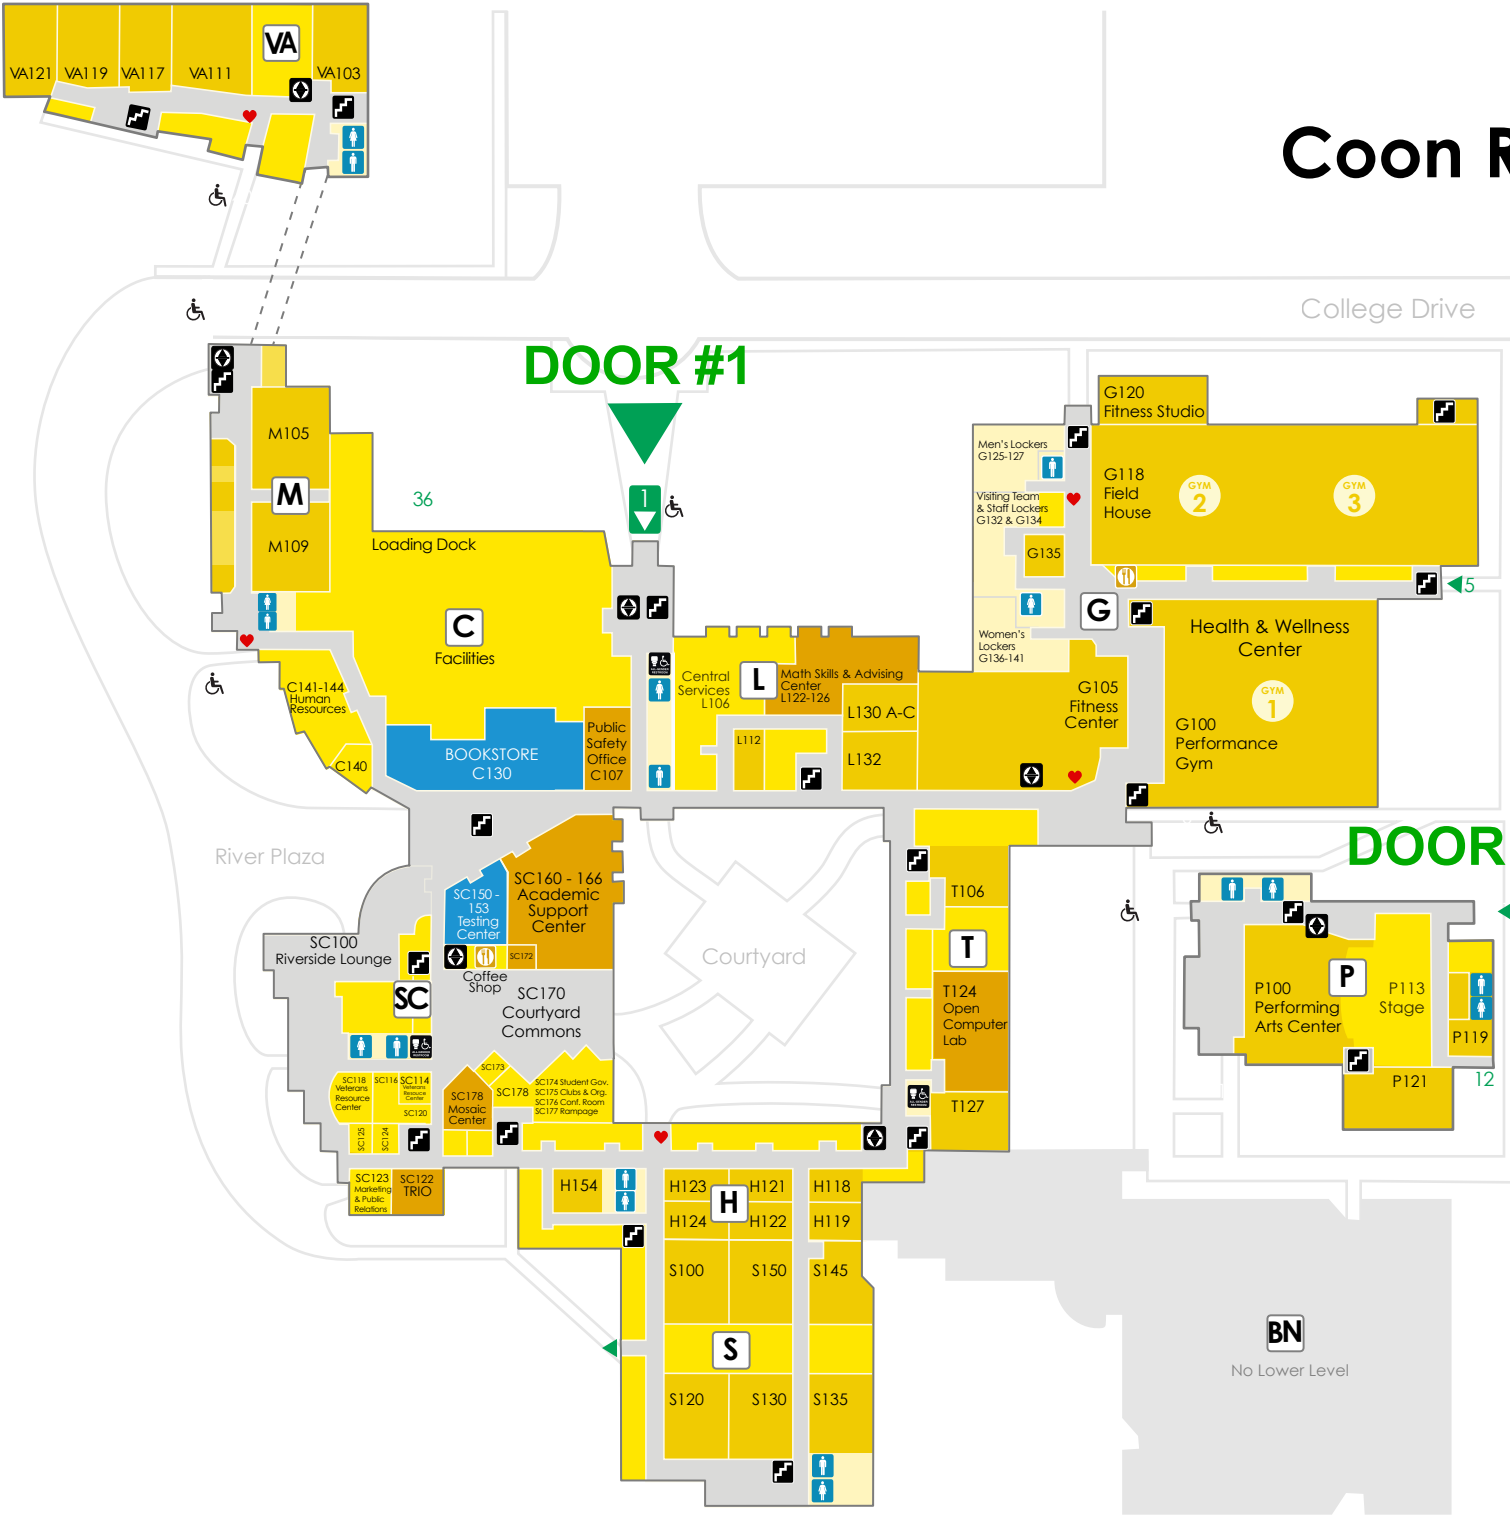

LOWER LEVEL Coon Rapids Campus

BUILDING DIRECTORY

- **C** College Services
- **BN** Business/Nursing
- **G** Health & Wellness Center (Gym)
- **H** Humanities
- **L** Library
- **M** Music
- **P** Performing Arts Center
- **S** Science
- **SC** Student Center
- **T** Technology
- **VA** Visual Arts Center

KEY

- Main Entrance
- Exterior Door
- Stairs
- Elevator
- All-Gender Restroom
- Men's Restroom
- Women's Restroom
- Cafe
- Automated External Defibrillator (AED)

ANOKA-RAMSEY
COMMUNITY COLLEGE

Coon Rapids Campus
11200 Mississippi Blvd. NW
Coon Rapids, MN 55433-3470
763-433-1100
AnokaRamsey.edu