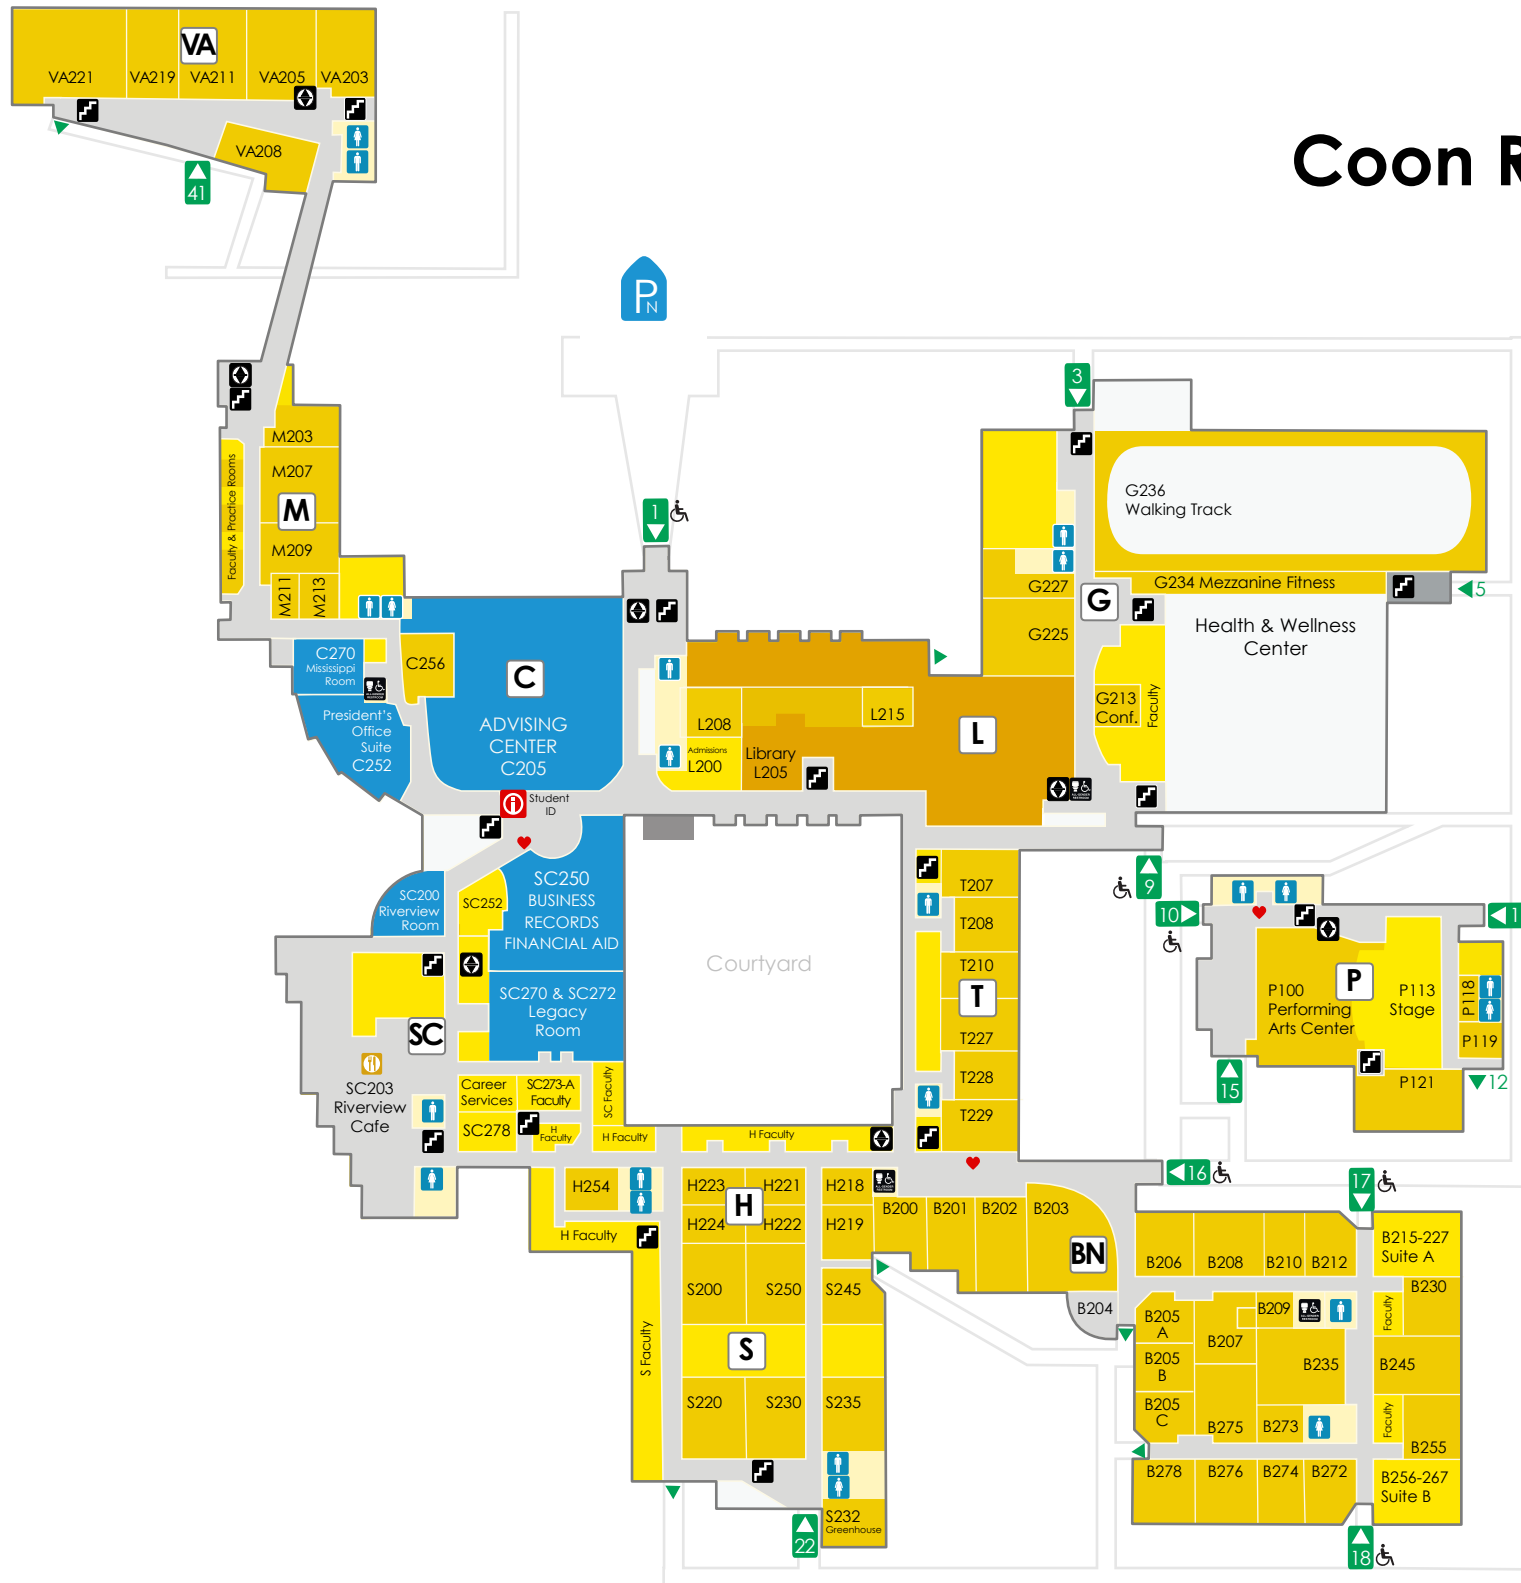

# UPPER LEVEL Coon Rapids Campus

### BUILDING DIRECTORY

- C** College Services
- BN** Business/Nursing
- G** Health & Wellness Center (Gym)
- H** Humanities
- L** Library
- M** Music
- P** Performing Arts Center
- S** Science
- SC** Student Center
- T** Technology
- VA** Visual Arts Center

### KEY

- Main Entrance
- Exterior Door
- Information Desk
- Stairs
- Elevator
- All-Gender Restroom
- Men's Restroom
- Women's Restroom
- Cafe
- Automated External Defibrillator (AED)

**ANOKA-RAMSEY**  
COMMUNITY COLLEGE

### KEY

- Main Entrance
- Exterior Door
- Stairs
- Elevator
- All-Gender Restroom
- Men's Restroom
- Women's Restroom
- Cafe
- Automated External Defibrillator (AED)

**ANOKA-RAMSEY**  
COMMUNITY COLLEGE