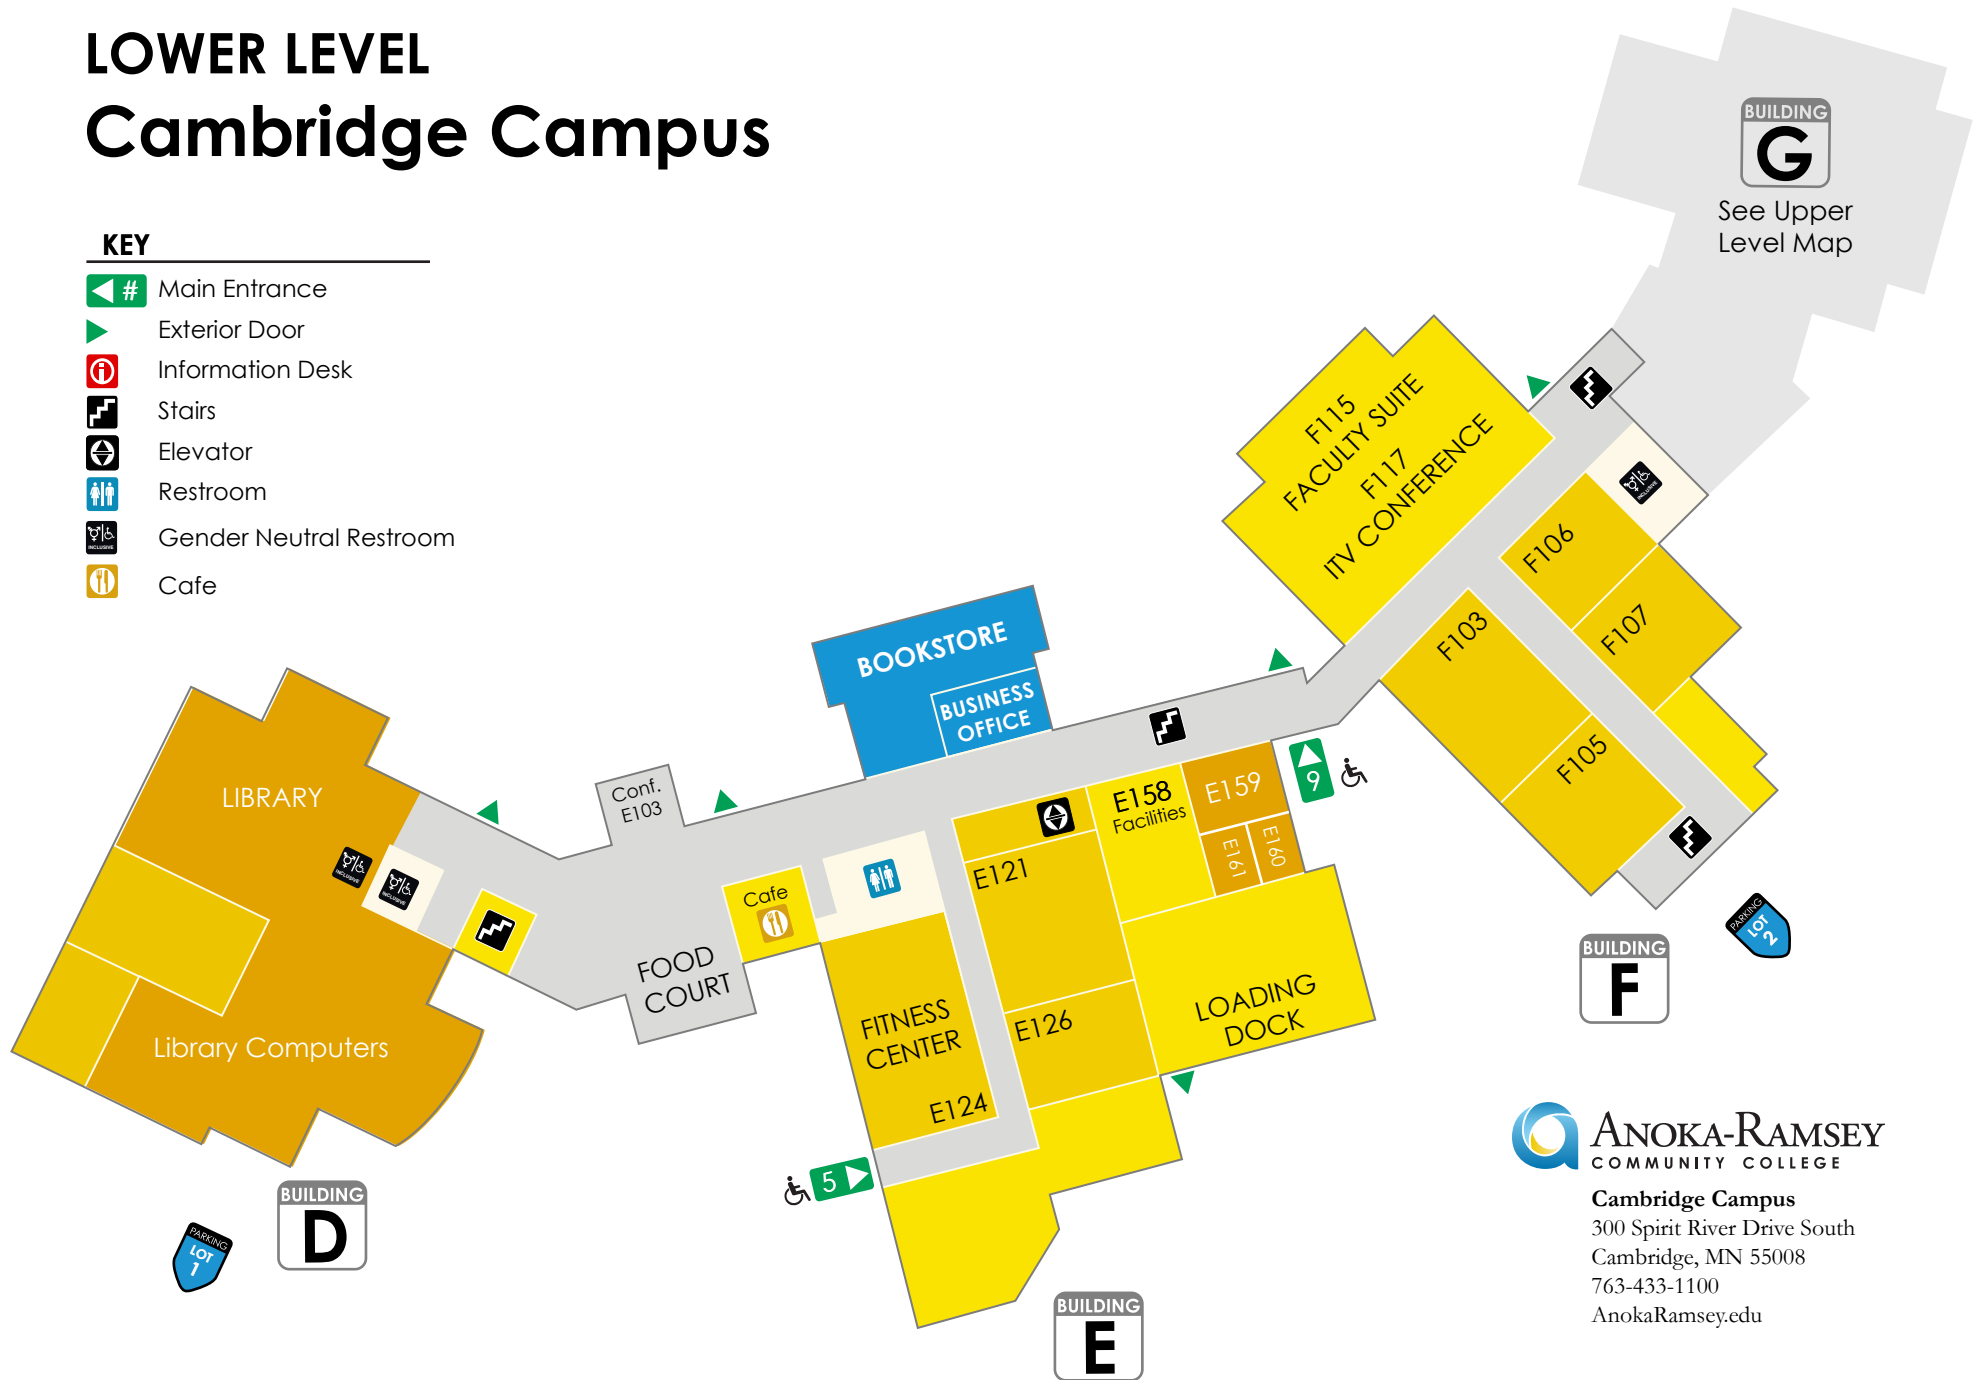

UPPER LEVEL Cambridge Campus

KEY

-  Main Entrance
-  Exterior Door
-  Information Desk
-  Stairs
-  Elevator
-  Restroom

LOWER LEVEL Cambridge Campus

KEY

-  # Main Entrance
-  Exterior Door
-  Information Desk
-  Stairs
-  Elevator
-  Restroom
-  Gender Neutral Restroom
-  Cafe

 **ANOKA-RAMSEY**
COMMUNITY COLLEGE

Cambridge Campus
300 Spirit River Drive South
Cambridge, MN 55008
763-433-1100
AnokaRamsey.edu