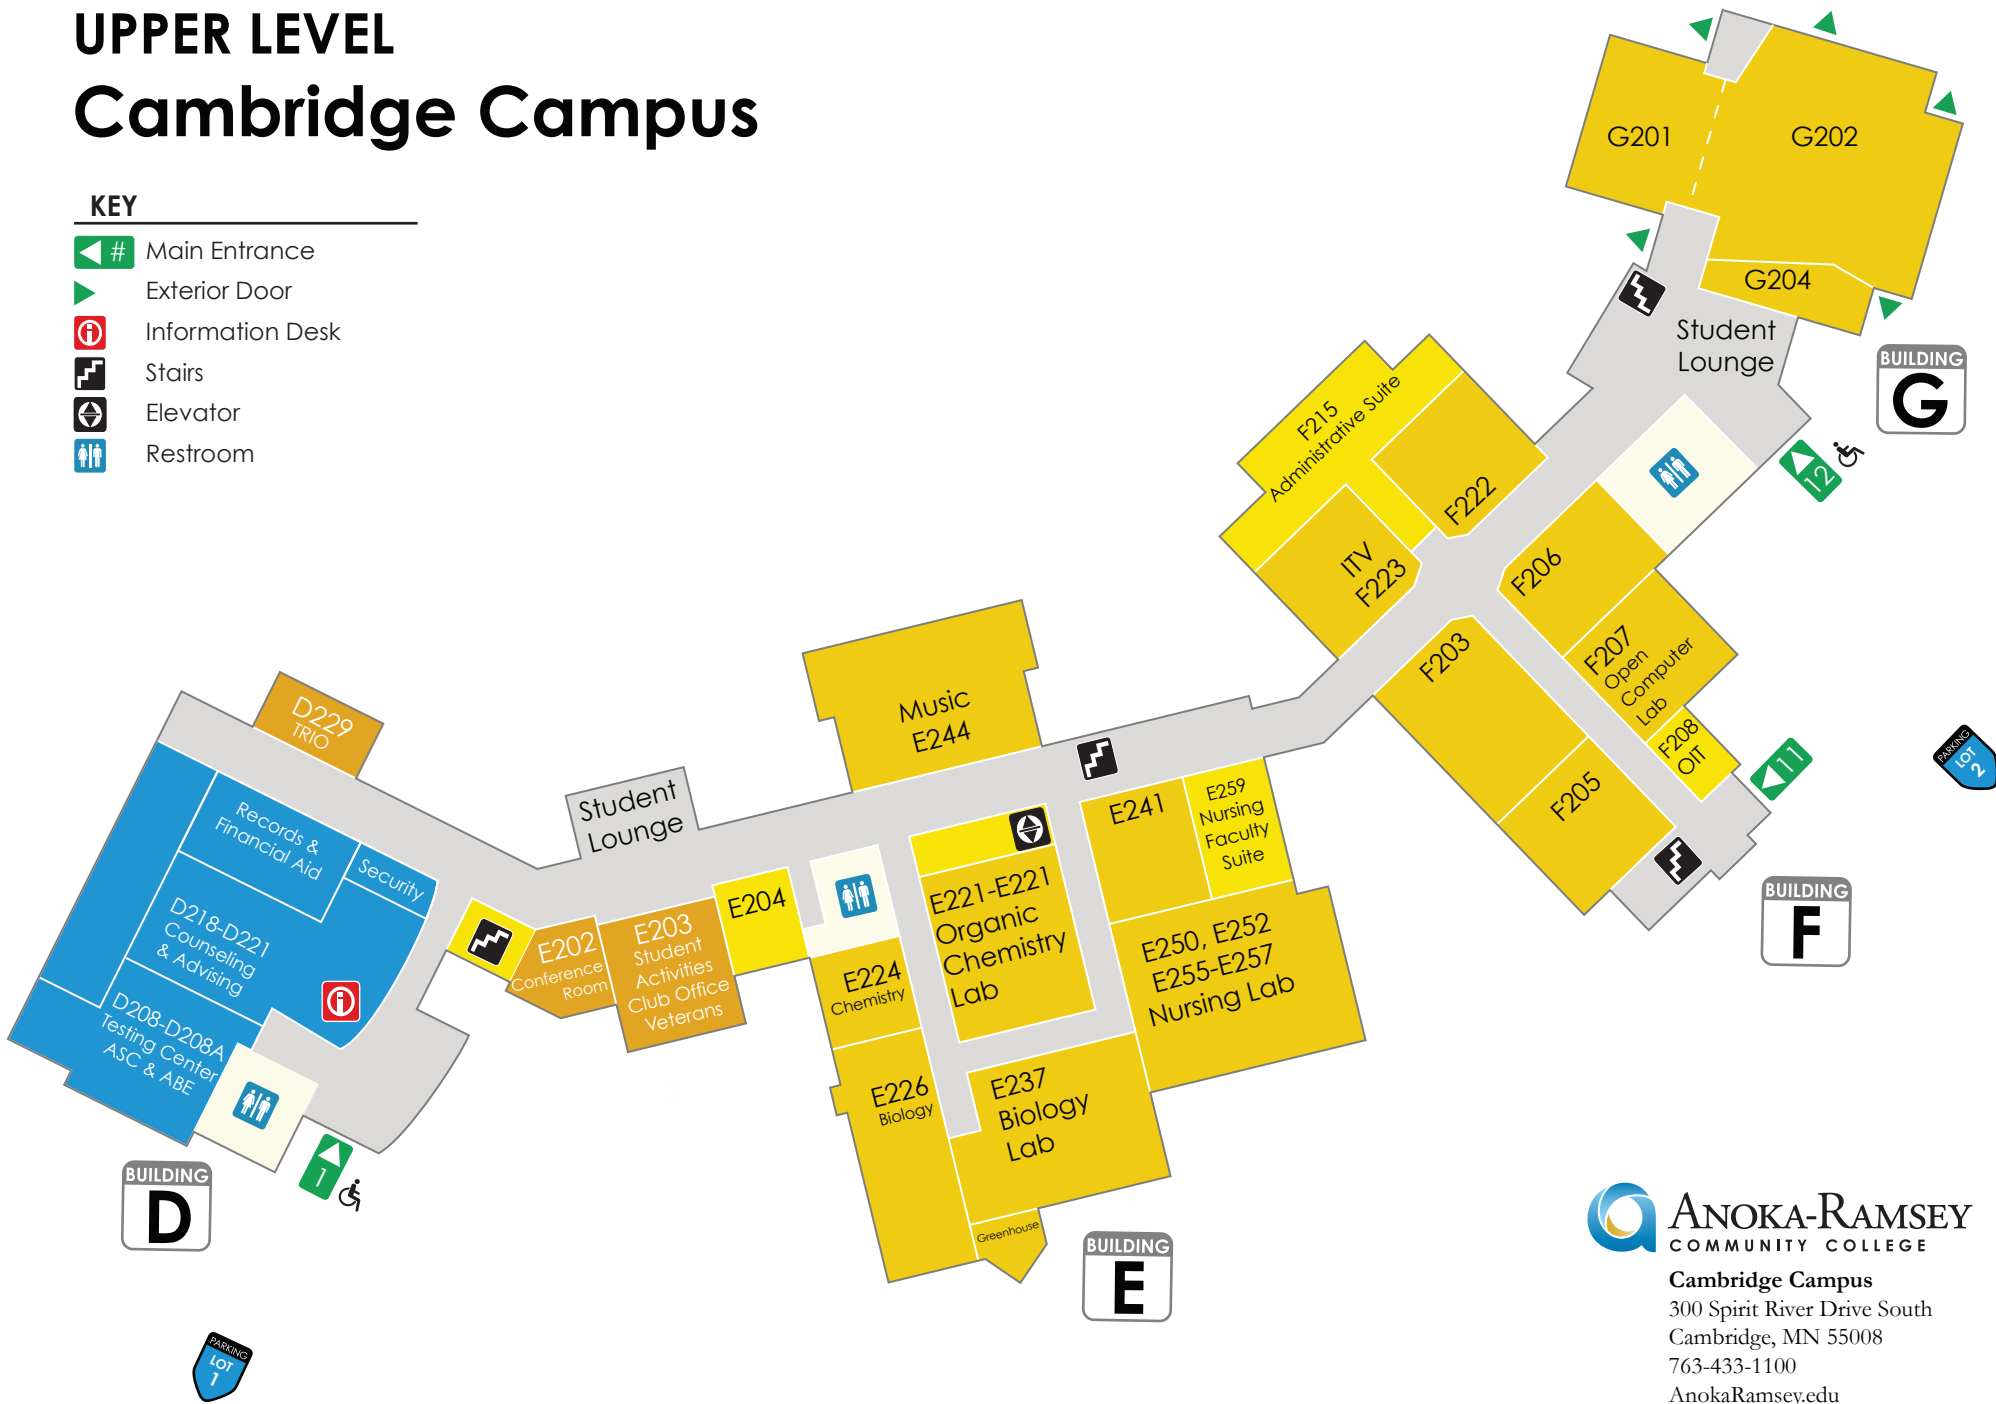

UPPER LEVEL Cambridge Campus

KEY

-  Main Entrance
-  Exterior Door
-  Information Desk
-  Stairs
-  Elevator
-  Restroom

LOWER LEVEL Cambridge Campus

KEY

-  # Main Entrance
-  Exterior Door
-  Information Desk
-  Stairs
-  Elevator
-  Restroom
-  Gender Neutral Restroom
-  Cafe

 **ANOKA-RAMSEY**
COMMUNITY COLLEGE

Cambridge Campus
300 Spirit River Drive South
Cambridge, MN 55008
763-433-1100
AnokaRamsey.edu