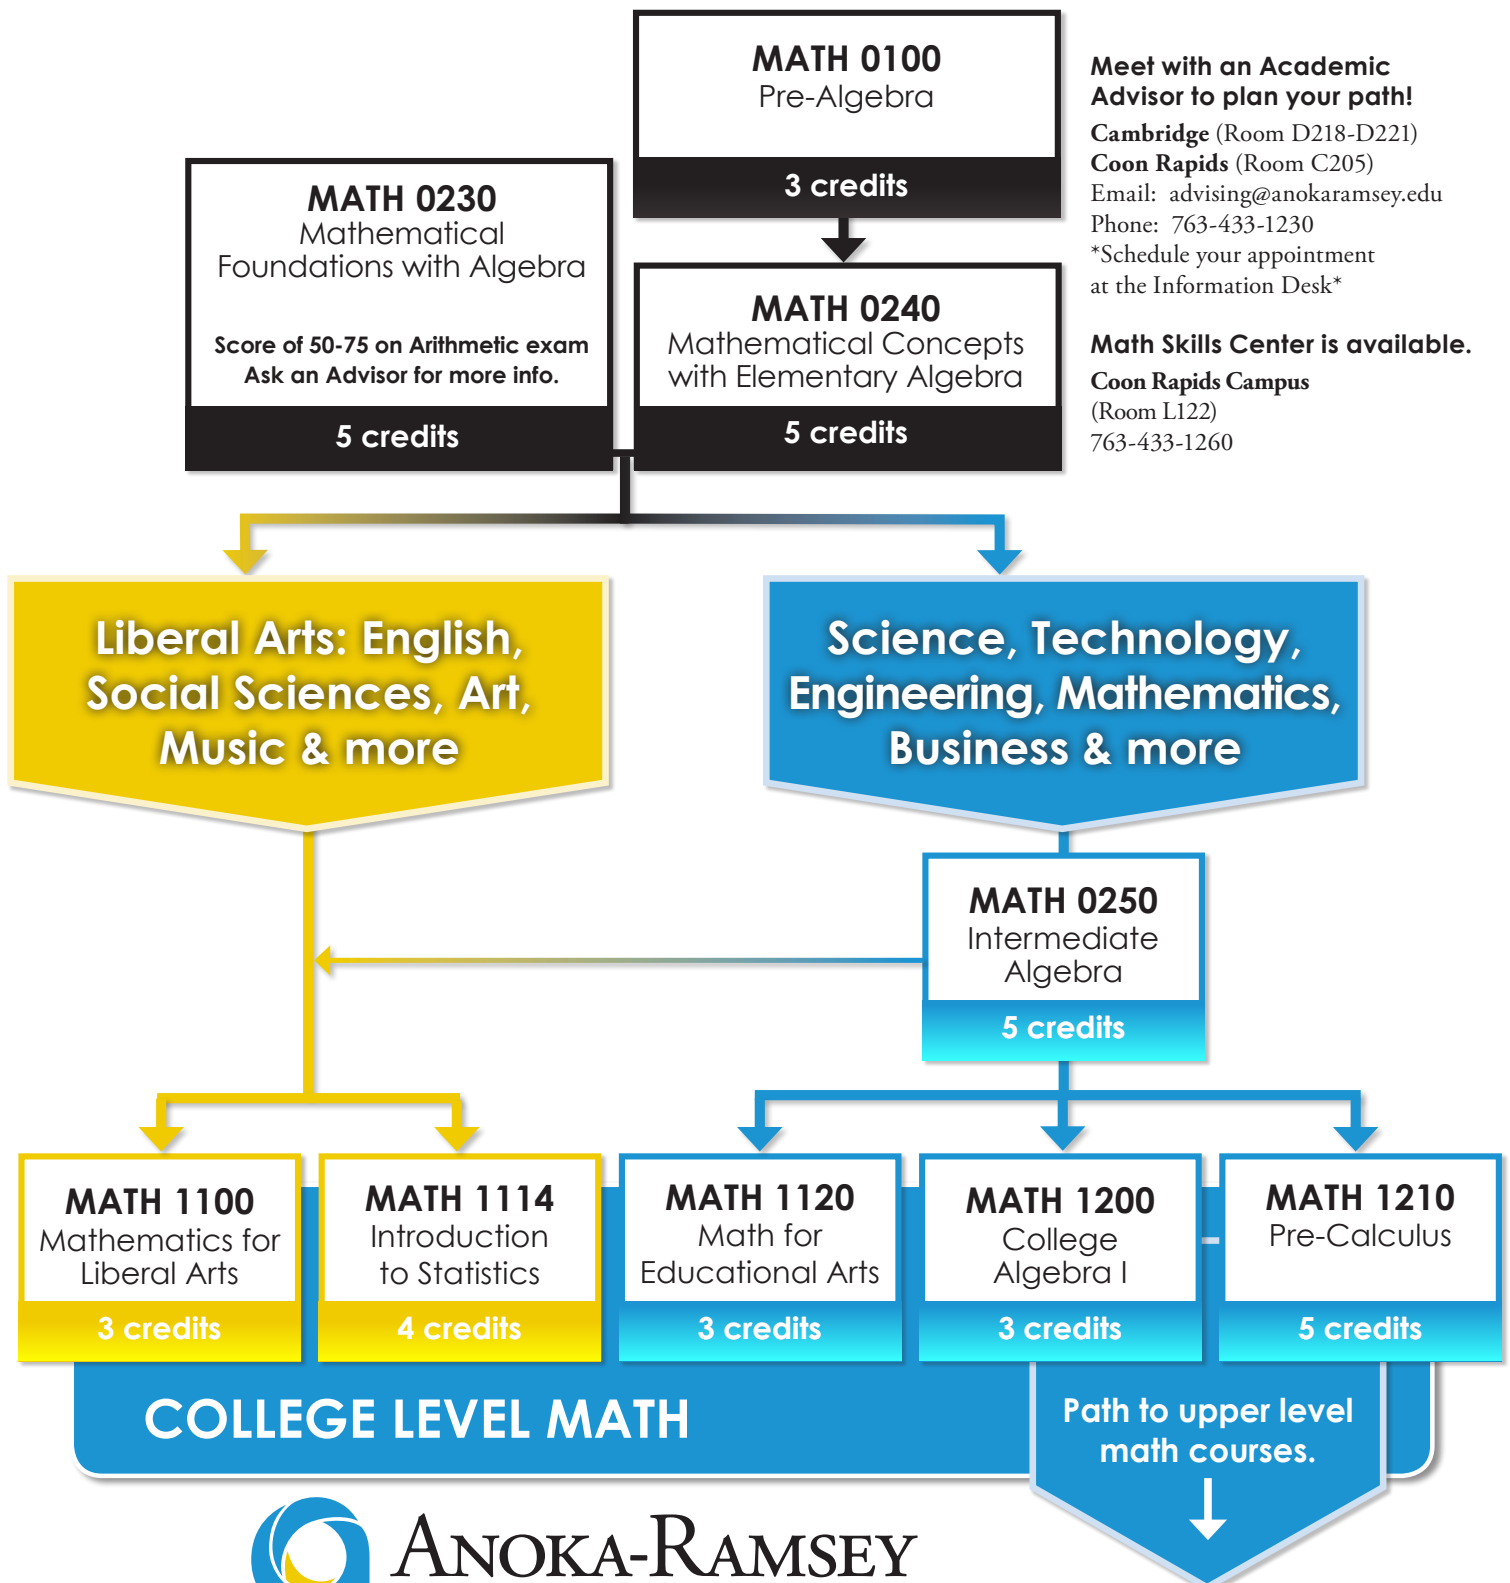

Math Pathways

Choose Your Math Path to Success

Your placement test (Accuplacer) score determines your math starting point.

Meet with an Academic Advisor to plan your path!

Cambridge (Room D218-D221)

Coon Rapids (Room C205)